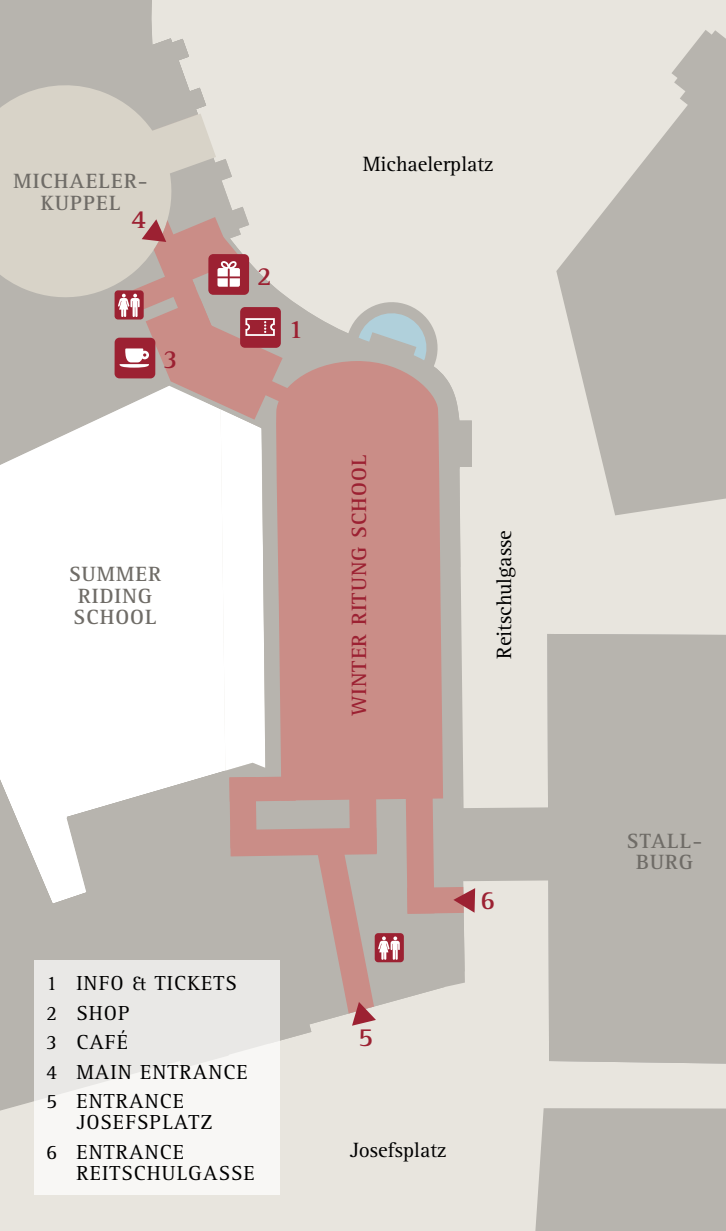

SPANISH RIDING SCHOOL –
FEDERAL STUDBIBER

Michaelerplatz 1, 1010 Vienna
Tel.: +43 1 533 90 31-0 | Fax: +43 1 533 90 31-40
office@srs.at | www.srs.at